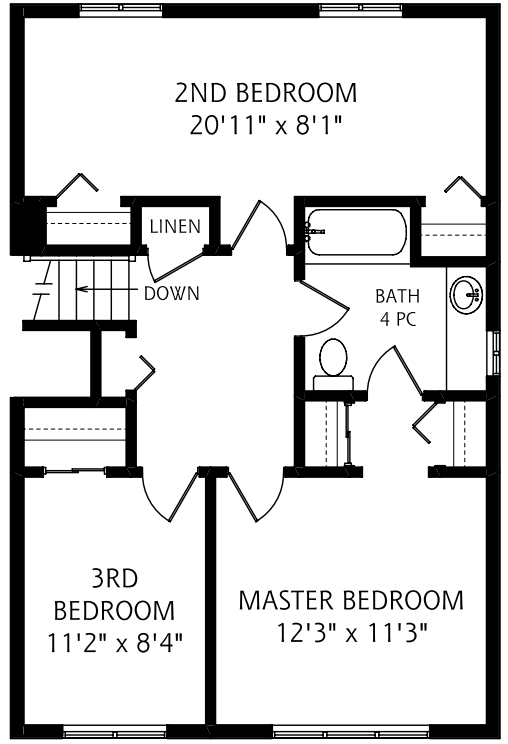

# 24 LORNE SCOTS DRIVE

LOWER LEVEL  
535 SQUARE FEET

MAIN LEVEL  
965 SQUARE FEET

BEDROOM LEVEL  
720 SQUARE FEET

5 FOOT SCALE  
ALL MEASUREMENTS SHOULD BE CONSIDERED APPROXIMATE

LINDSAY J. MCLAREN SALES REPRESENTATIVE