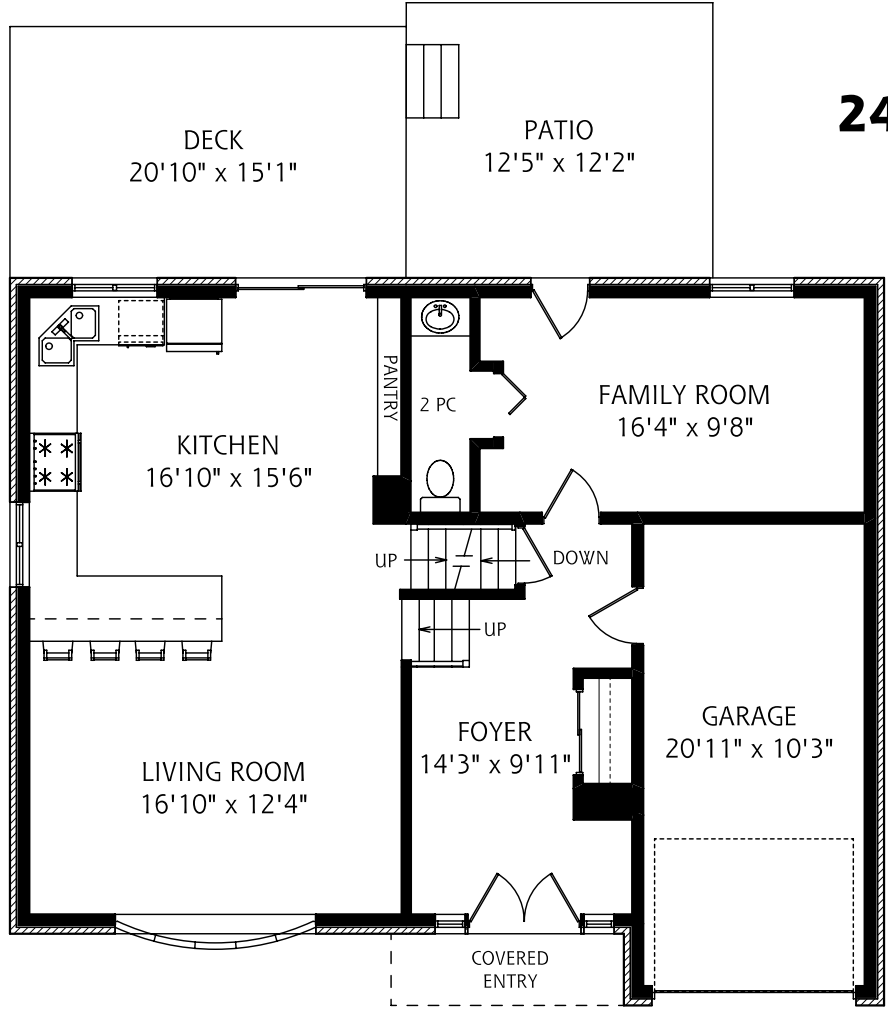

# 24 LORNE SCOTS DRIVE

LOWER LEVEL  
535 SQUARE FEET

MAIN LEVEL  
965 SQUARE FEET

BEDROOM LEVEL  
720 SQUARE FEET

5 FOOT SCALE  
ALL MEASUREMENTS SHOULD BE CONSIDERED APPROXIMATE

LINDSAY J. MCLAREN SALES REPRESENTATIVE