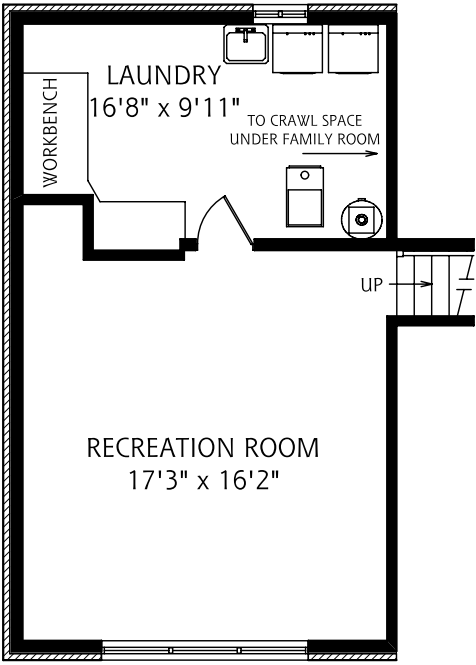

# 24 LORNE SCOTS DRIVE

LOWER LEVEL  
535 SQUARE FEET

MAIN LEVEL  
965 SQUARE FEET

BEDROOM LEVEL  
720 SQUARE FEET

5 FOOT SCALE  
ALL MEASUREMENTS SHOULD BE CONSIDERED APPROXIMATE

LINDSAY J. MCLAREN SALES REPRESENTATIVE